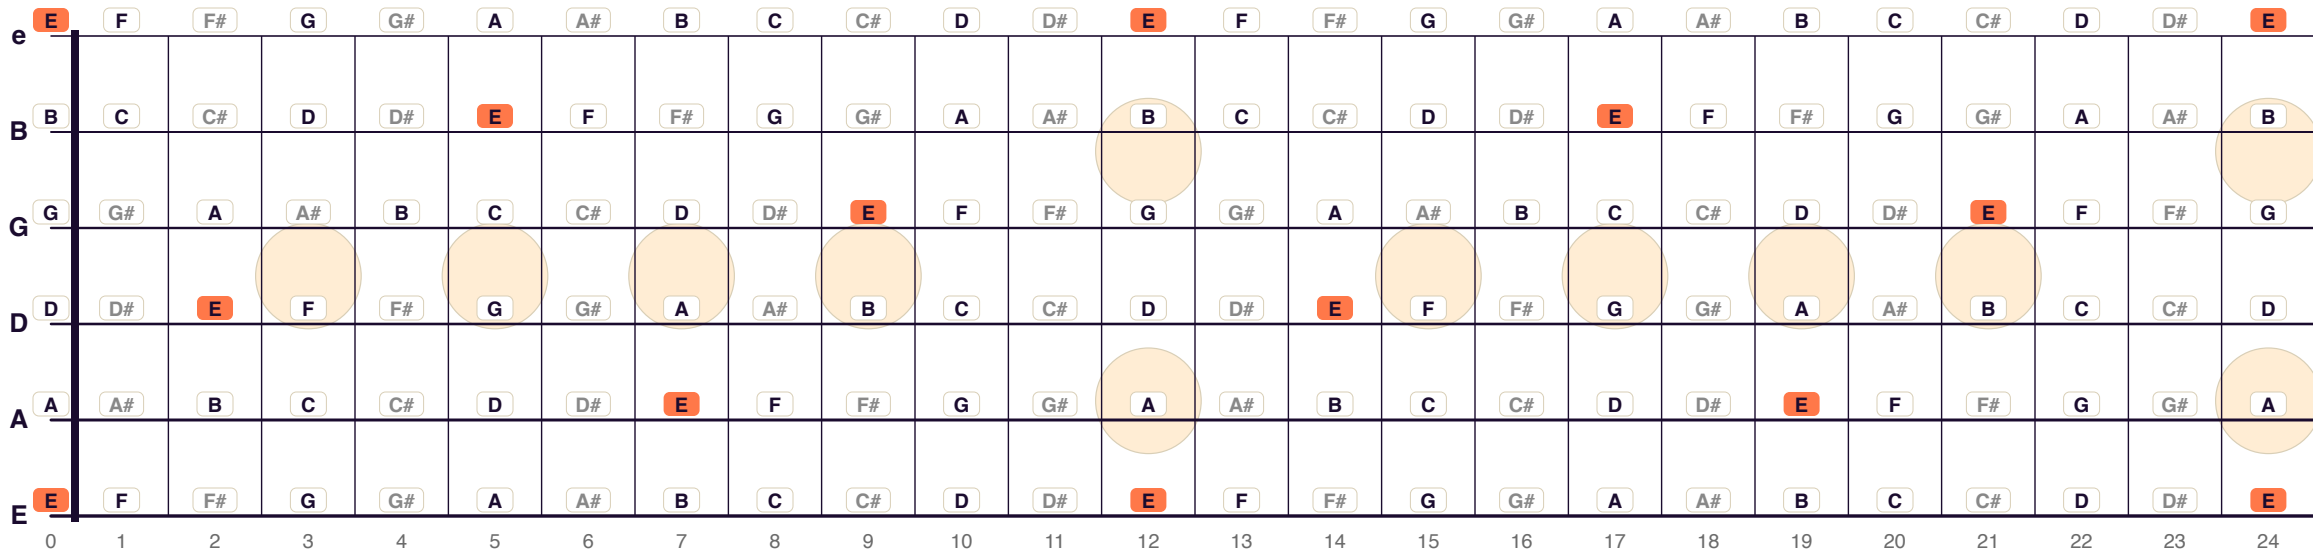

Fretboard Map

myguitartutor.com

Standard tuning · E A D G B E · 24 frets

Free for personal & teaching use

Orange square: Root notes (E in standard tuning)

Print at 100% on A4 landscape · scale up for a wall poster